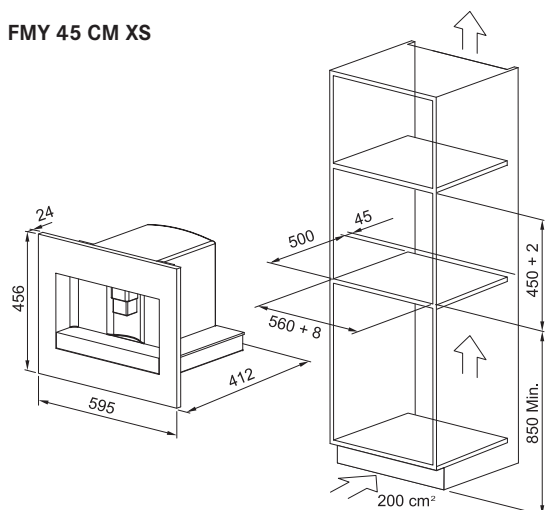

Vestavný kávovar Mythos

Vestavný kávovar FMY 45 CM XS a ohřívací zásuvka FMY 14 DRW XS

FMY 45 CM XS

FMY 45 CM XS + FMY 14 DRW XS

FMY 45 CM XS

131.0627.473

Cena **54 450 Kč (vč. DPH)**
 45 000 Kč (bez DPH)
2 100 € (vr. DPH)