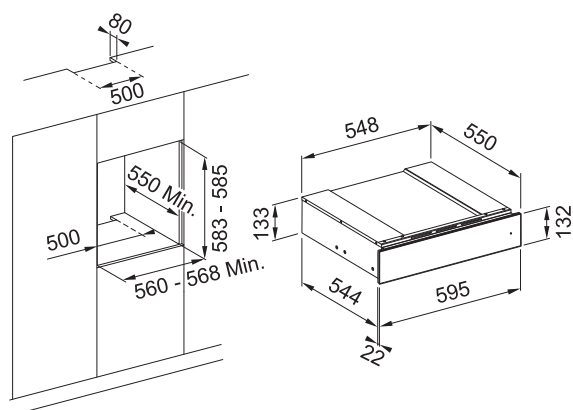

Vestavný kávovar Mythos

Vestavný kávovar FMY 45 CM XS a ohřívací zásuvka FMY 14 DRW XS

FMY 45 CM XS

FMY 45 CM XS + FMY 14 DRW XS

FMY 45 CM XS

131.0627.473

Cena **54 450 Kč (vč. DPH)**
 45 000 Kč (bez DPH)
2 100 € (vr. DPH)