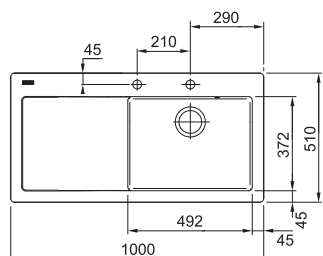

~~888 €~~
GLACIER
124.0335.707
799 €

~~960 €~~
ONYX
124.0335.856
ANTHRAZIT
MATT
124.0380.247
890 €